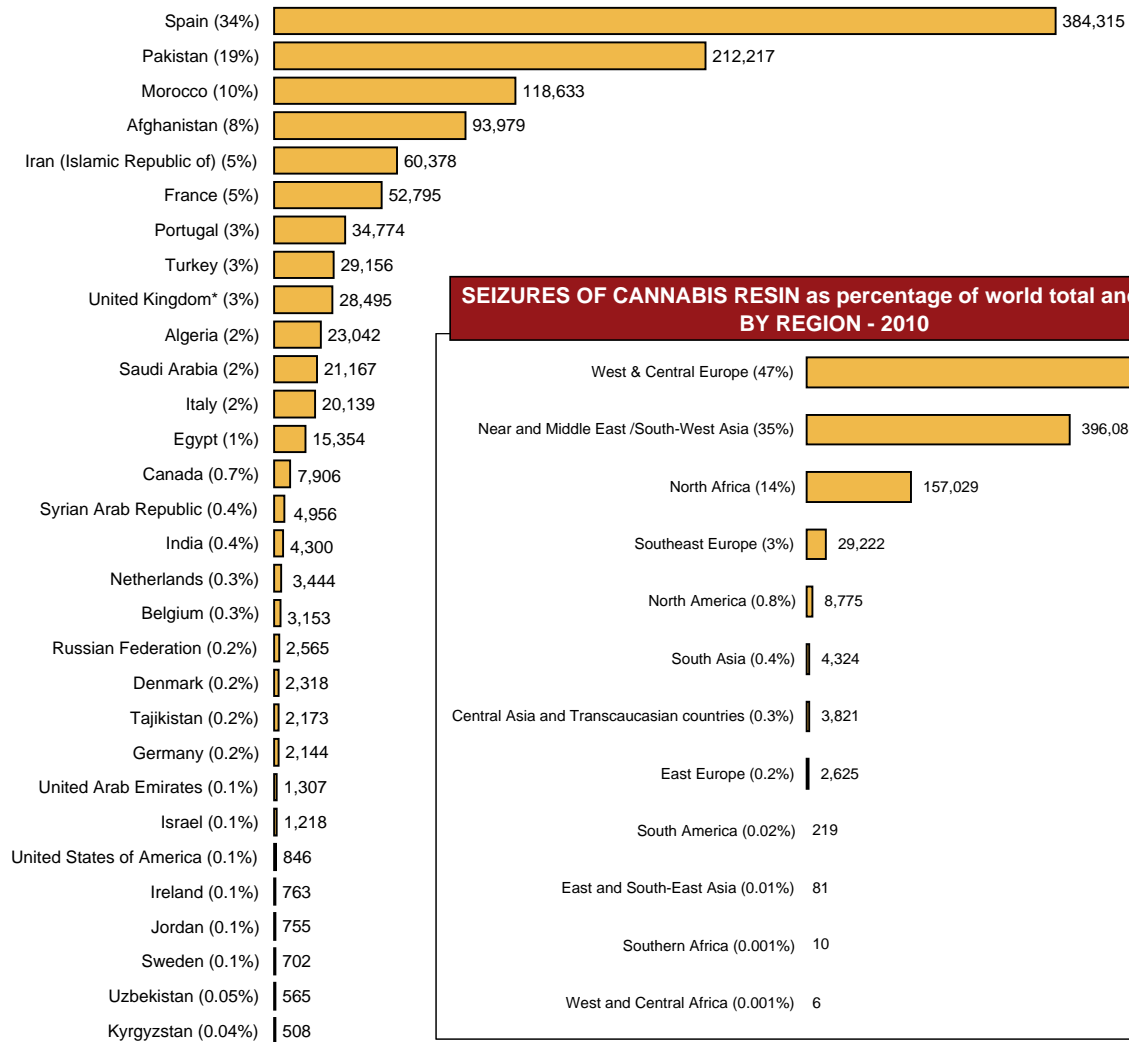

Global seizures of cannabis resin: 2000 - 2010

Year	2000	2001	2002	2003	2004	2005	2006	2007	2008	2009	2010
Metric tons	1,051	942	1,088	1,392	1,472	1,274	1,022	1,318	1,648	1,259	1,136

SEIZURES OF CANNABIS RESIN as percentage of world total and in kg - HIGHEST RANKING COUNTRIES - 2010

SEIZURES OF CANNABIS RESIN as percentage of world total and in kg - BY REGION - 2010

* UNODC estimates based on incomplete data for some jurisdictions for the financial year 2010/2011 and adjusted for the missing jurisdictions using the distribution (based on more comprehensive data) in 2006/07.

CANNABIS RESIN INTERCEPTED - WORLD: 2000 - 2010

CANNABIS RESIN INTERCEPTED - ASIA: 2000 - 2010

CANNABIS RESIN INTERCEPTED - AMERICAS: 2000 - 2010

CANNABIS RESIN INTERCEPTED - EUROPE: 2000 - 2010

CANNABIS RESIN INTERCEPTED - AFRICA: 2000 - 2010