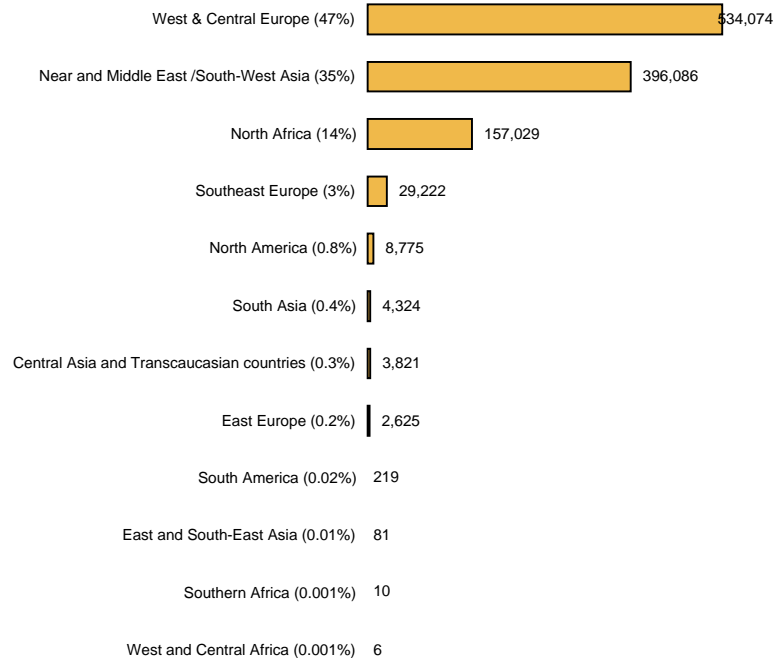

Global seizures of cannabis resin: 2000 - 2010

Year	2000	2001	2002	2003	2004	2005	2006	2007	2008	2009	2010
Metric tons	1,051	942	1,088	1,392	1,472	1,274	1,022	1,318	1,648	1,259	1,136

SEIZURES OF CANNABIS RESIN as percentage of world total and in kg - HIGHEST RANKING COUNTRIES - 2010

SEIZURES OF CANNABIS RESIN as percentage of world total and in kg - BY REGION - 2010

* UNODC estimates based on incomplete data for some jurisdictions for the financial year 2010/2011 and adjusted for the missing jurisdictions using the distribution (based on more comprehensive data) in 2006/07.

CANNABIS RESIN INTERCEPTED - WORLD: 2000 - 2010

CANNABIS RESIN INTERCEPTED - ASIA: 2000 - 2010

CANNABIS RESIN INTERCEPTED - AMERICAS: 2000 - 2010

CANNABIS RESIN INTERCEPTED - EUROPE: 2000 - 2010

CANNABIS RESIN INTERCEPTED - AFRICA: 2000 - 2010