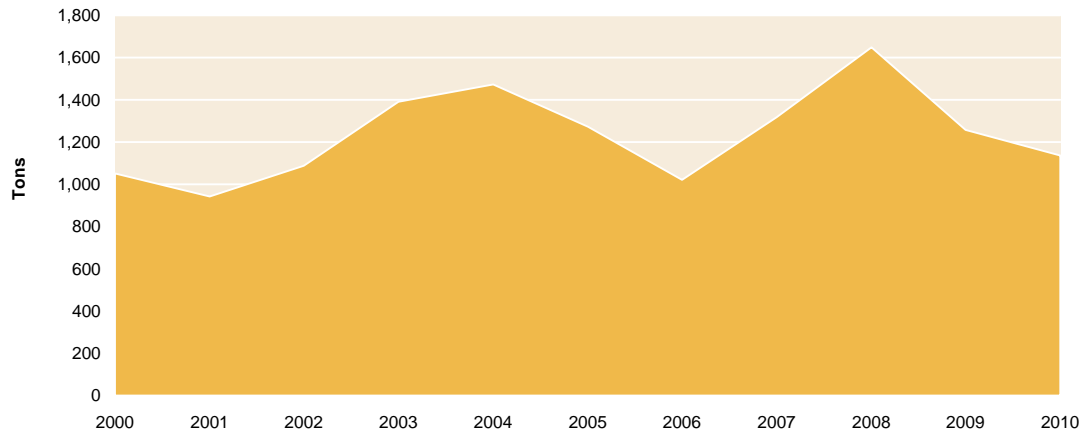

Global seizures of cannabis resin: 2000 - 2010

Year	2000	2001	2002	2003	2004	2005	2006	2007	2008	2009	2010
Metric tons	1,051	942	1,088	1,392	1,472	1,274	1,022	1,318	1,648	1,259	1,136

SEIZURES OF CANNABIS RESIN as percentage of world total and in kg - HIGHEST RANKING COUNTRIES - 2010

SEIZURES OF CANNABIS RESIN as percentage of world total and in kg - BY REGION - 2010

* UNODC estimates based on incomplete data for some jurisdictions for the financial year 2010/2011 and adjusted for the missing jurisdictions using the distribution (based on more comprehensive data) in 2006/07.

CANNABIS RESIN INTERCEPTED - WORLD: 2000 - 2010

CANNABIS RESIN INTERCEPTED - ASIA: 2000 - 2010

CANNABIS RESIN INTERCEPTED - AMERICAS: 2000 - 2010

CANNABIS RESIN INTERCEPTED - EUROPE: 2000 - 2010

CANNABIS RESIN INTERCEPTED - AFRICA: 2000 - 2010