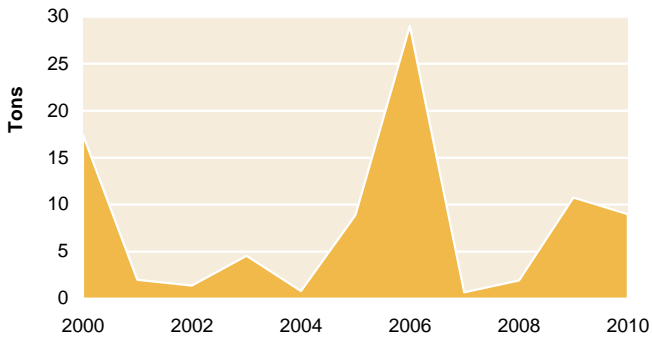

Global seizures of cannabis resin: 2000 - 2010

Year	2000	2001	2002	2003	2004	2005	2006	2007	2008	2009	2010
Metric tons	1,051	942	1,088	1,392	1,472	1,274	1,022	1,318	1,648	1,259	1,136

SEIZURES OF CANNABIS RESIN as percentage of world total and in kg - HIGHEST RANKING COUNTRIES - 2010

SEIZURES OF CANNABIS RESIN as percentage of world total and in kg - BY REGION - 2010

* UNODC estimates based on incomplete data for some jurisdictions for the financial year 2010/2011 and adjusted for the missing jurisdictions using the distribution (based on more comprehensive data) in 2006/07.

CANNABIS RESIN INTERCEPTED - WORLD: 2000 - 2010

CANNABIS RESIN INTERCEPTED - ASIA: 2000 - 2010

CANNABIS RESIN INTERCEPTED - AMERICAS: 2000 - 2010

CANNABIS RESIN INTERCEPTED - EUROPE: 2000 - 2010

CANNABIS RESIN INTERCEPTED - AFRICA: 2000 - 2010