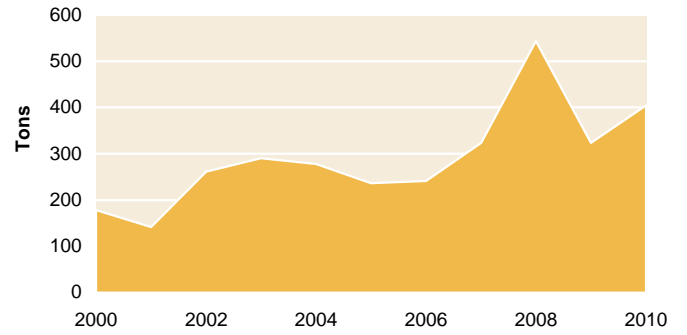

Global seizures of cannabis resin: 2000 - 2010

Year	2000	2001	2002	2003	2004	2005	2006	2007	2008	2009	2010
Metric tons	1,051	942	1,088	1,392	1,472	1,274	1,022	1,318	1,648	1,259	1,136

SEIZURES OF CANNABIS RESIN as percentage of world total and in kg - HIGHEST RANKING COUNTRIES - 2010

SEIZURES OF CANNABIS RESIN as percentage of world total and in kg - BY REGION - 2010

* UNODC estimates based on incomplete data for some jurisdictions for the financial year 2010/2011 and adjusted for the missing jurisdictions using the distribution (based on more comprehensive data) in 2006/07.

CANNABIS RESIN INTERCEPTED - WORLD: 2000 - 2010

CANNABIS RESIN INTERCEPTED - ASIA: 2000 - 2010

CANNABIS RESIN INTERCEPTED - AMERICAS: 2000 - 2010

CANNABIS RESIN INTERCEPTED - EUROPE: 2000 - 2010

CANNABIS RESIN INTERCEPTED - AFRICA: 2000 - 2010