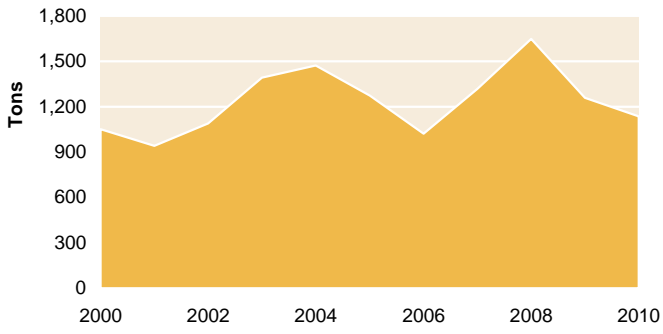

Global seizures of cannabis resin: 2000 - 2010

Year	2000	2001	2002	2003	2004	2005	2006	2007	2008	2009	2010
Metric tons	1,051	942	1,088	1,392	1,472	1,274	1,022	1,318	1,648	1,259	1,136

SEIZURES OF CANNABIS RESIN as percentage of world total and in kg - HIGHEST RANKING COUNTRIES - 2010

SEIZURES OF CANNABIS RESIN as percentage of world total and in kg - BY REGION - 2010

* UNODC estimates based on incomplete data for some jurisdictions for the financial year 2010/2011 and adjusted for the missing jurisdictions using the distribution (based on more comprehensive data) in 2006/07.

CANNABIS RESIN INTERCEPTED - WORLD: 2000 - 2010

CANNABIS RESIN INTERCEPTED - ASIA: 2000 - 2010

CANNABIS RESIN INTERCEPTED - AMERICAS: 2000 - 2010

CANNABIS RESIN INTERCEPTED - EUROPE: 2000 - 2010

CANNABIS RESIN INTERCEPTED - AFRICA: 2000 - 2010