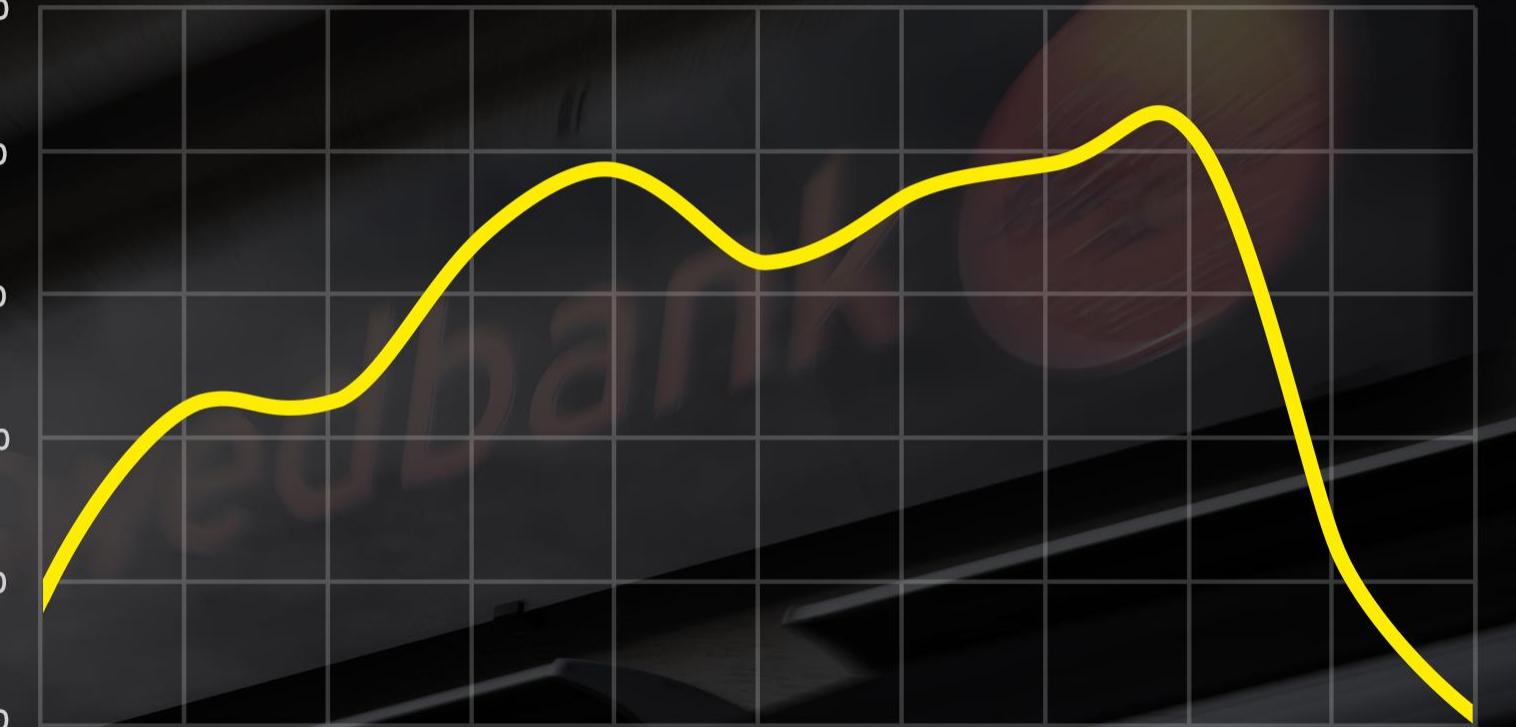

EUR

Volume of High Risk Non-Resident customer's - Swedbank Estonia

25 000 000 000

20 000 000 000

15 000 000 000

10 000 000 000

5 000 000 000

0

2008

2009

2010

2011

2012

2013

2014

2015

2016

2017

2018